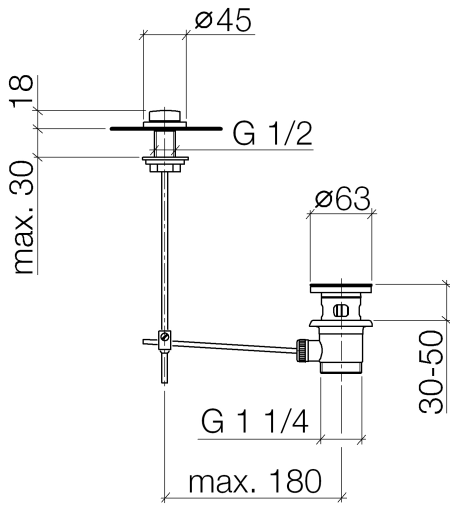

**Basin Waste with knob for deck mounting 1 1/4" - Dark Chrome**

IMO

10 200 970

Fits: IMO, LULU, MADISON, MEM, TARA,  
CL.1, LISSÉ, VAIA, META, CYO

	Dark Chrome	10 200 970-19
	Chrome	10 200 970-00
	Brushed Platinum	10 200 970-06
	Platinum	10 200 970-08
	Durabronze (23kt Gold)	10 200 970-09
	Light Gold	10 200 970-26
	Brushed Light Gold	10 200 970-27
	Brushed Durabronze (23kt Gold)	10 200 970-28
	Matte Black	10 200 970-33
	Brushed Bronze	10 200 970-42
	Brushed Champagne (22kt Gold)	10 200 970-46
	Champagne (22kt Gold)	10 200 970-47
	Brushed Chrome	10 200 970-93
	Brushed Dark Platinum	10 200 970-99

## Basin Waste with knob for deck mounting 1 1/4" - Dark Chrome

---

IMO

10 200 970

Only suitable for basins with an overflow.

10 200 970

10 200 970

Parts for other  
finishes can be found  
here: [Chrome](#)